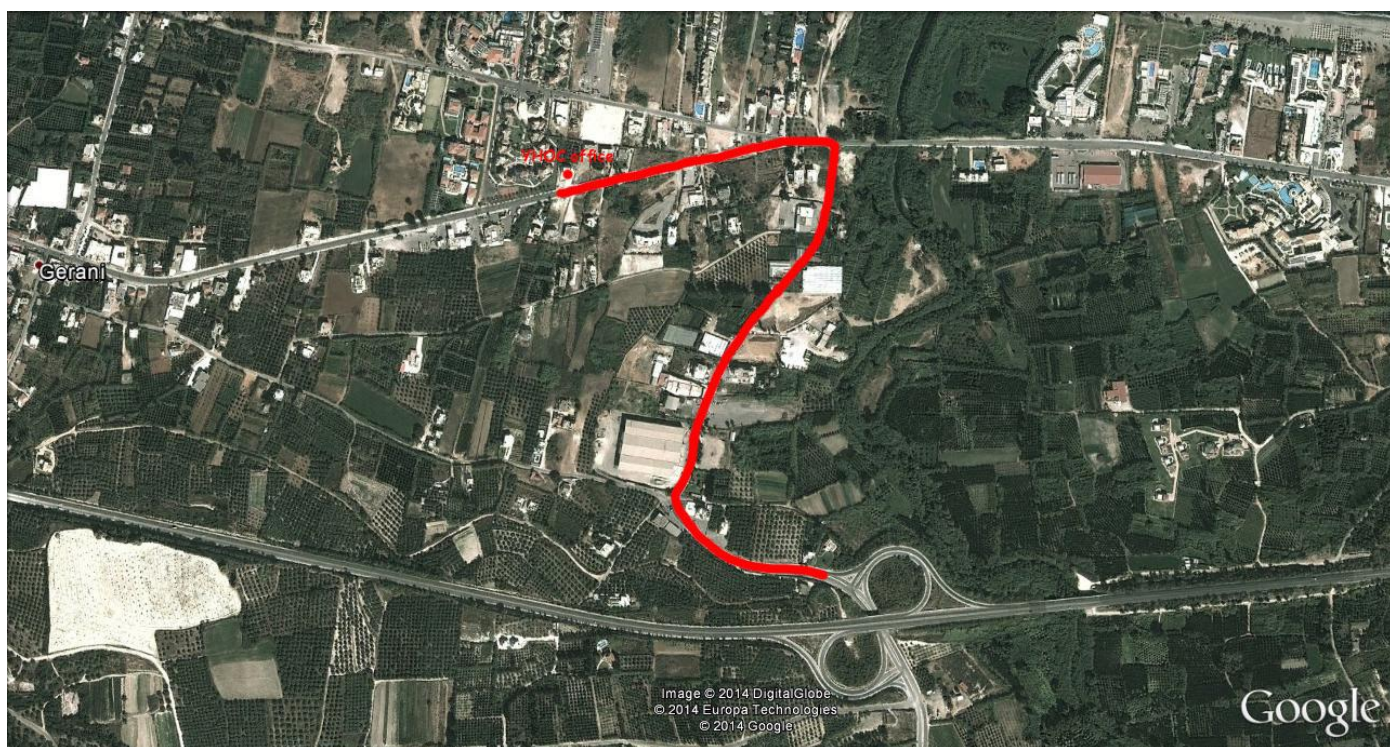

YHOC OFFICE LOCATION:

Coming from Hania you take the National Road direction Platanias, Kolimbari (East).

Take the exit "Platanias" (about 12 km from Hania), drive to the coastal road. At the T junction turn left direction Kolimbari, Maleme.

Our office is located 300 meters after the junction on the right hand side. There is a board Your home On Crete and Benakis, a large parking just before hotel Caldera.

We are looking forward to welcoming you.