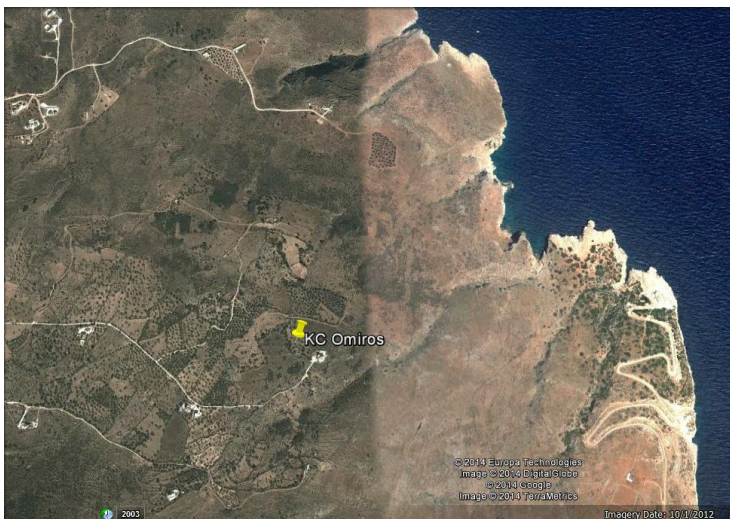

PLOT SIZE: 5,000m²

BUILDS: 210m²

For lovers of peace and quiet, this plot is ideally located a couple of kilometres from the village of Kokkino Chorio (on the hill) and enjoys stunning views over Souda Bay, Rethymno and the Akrotiri peninsula.

There is no building permit yet on this plot, which allows the buyer to choose their own style, size and layout for the future property.

The access is via a dirt track and water and electricity are available on the neighbouring plot.

The plot enjoys views towards the east (sunrise) and the west (sunset) and is surrounded by olive trees.

Features:

- Unobstructed views
- Access by dirt track
- Electricity and water supply nearby
- Boundary fences
- A few kilometres to villages and amenities
- Only 15 minutes from nearby beaches and coves

Google earth