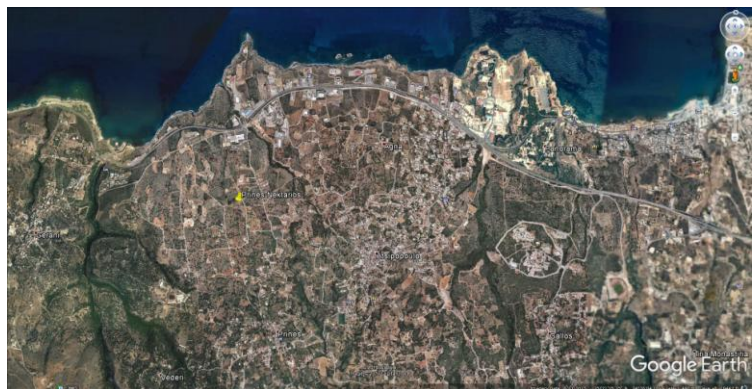

PLOT SIZE: 5,500m²

BUILDS: 218m²

SUMMARY:

Fantastic plot for sale in Prines, near Rethymno, with absolutely stunning unobstructed views over the Aegean Sea and the White Mountains!!!

Ideally located just a few minutes drive from the traditional Cretan village of Prines, the plot is situated in a very quiet and serene location only 850m from the small beach of Gerani and 5km from the historical city of Rethymno. The highway is a mere 5-minute drive.

Water is found on site while electricity needs to be brought from approximately 300m away.

The beautiful, lively village of Prines has many amenities and tavernas and is nestled in a very green and luscious area.

The plot enjoys spectacular views over the crystal blue sea and the White Mountains. Due to a slight slope on the plot the unobstructed views are protected.

With a building density of 218m² it is possible to build either a large private villa, or two or even three smaller ones with great rental potential.

A truly lovely and spacious piece of land enjoying great views!!!

Features:

- Unobstructed views
- Easy drive to the highway, beach and amenities
- Short drive to Rethymno
- Easy to build on plot
- Easy access via dirt road
- Chania airport: 50km
- Heraklion airport: 75km