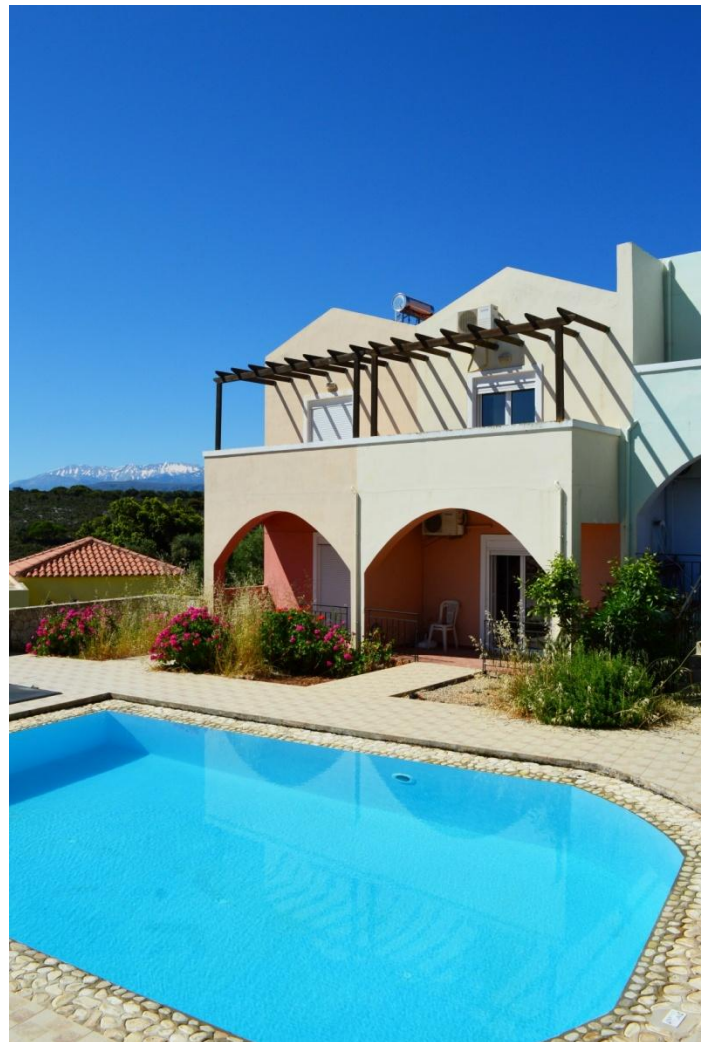

2 BED MID-TERRACE HOUSE IN HORAFAKIA WITH A SHARED POOL AND MOUNTAIN VIEWS

**REF:
HORAFAKIA ISMENE**

Miette Lauwers
Tel: (00 30) 6947 374 736
info@yourhomeoncrete.com
www.yourhomeoncrete.com

**PRICED AT:
€89,000**

HOUSE SIZE: 67m²

PLOT SIZE: SHARED m²

Lovely mid-terrace 2 bedroom house for sale in a small development of just six houses in Horafakia.

This two storey house was built in 2004 and is located in the traditional village of Horafakia on the Akrotiri Peninsula, only 8 minutes driving from Chania airport.

The guest bedroom has two single beds, includes a large cupboard and has lovely views toward the White Mountains.

From the living room area French doors open to a covered balcony with a large arch which overlooks the small garden and the large swimming pool.

From the swimming pool area the view to the mountains are

absolutely wonderful.

**A READY TO MOVE IN PROPERTY
IDEAL FOR A HOLIDAY HOME OR AS
PERMANENT RESIDENCE.**

FEATURES:

- Air conditioning
- Fully equipped kitchen
- White goods
- Wardrobes
- Water tank
- Private parking
- Pipes installed for central heating
- White aluminum shutters & frames
- Windows with double glazing and fly screens
- External taps
- Immersion heater
- Walled and landscaped property
- Furniture included